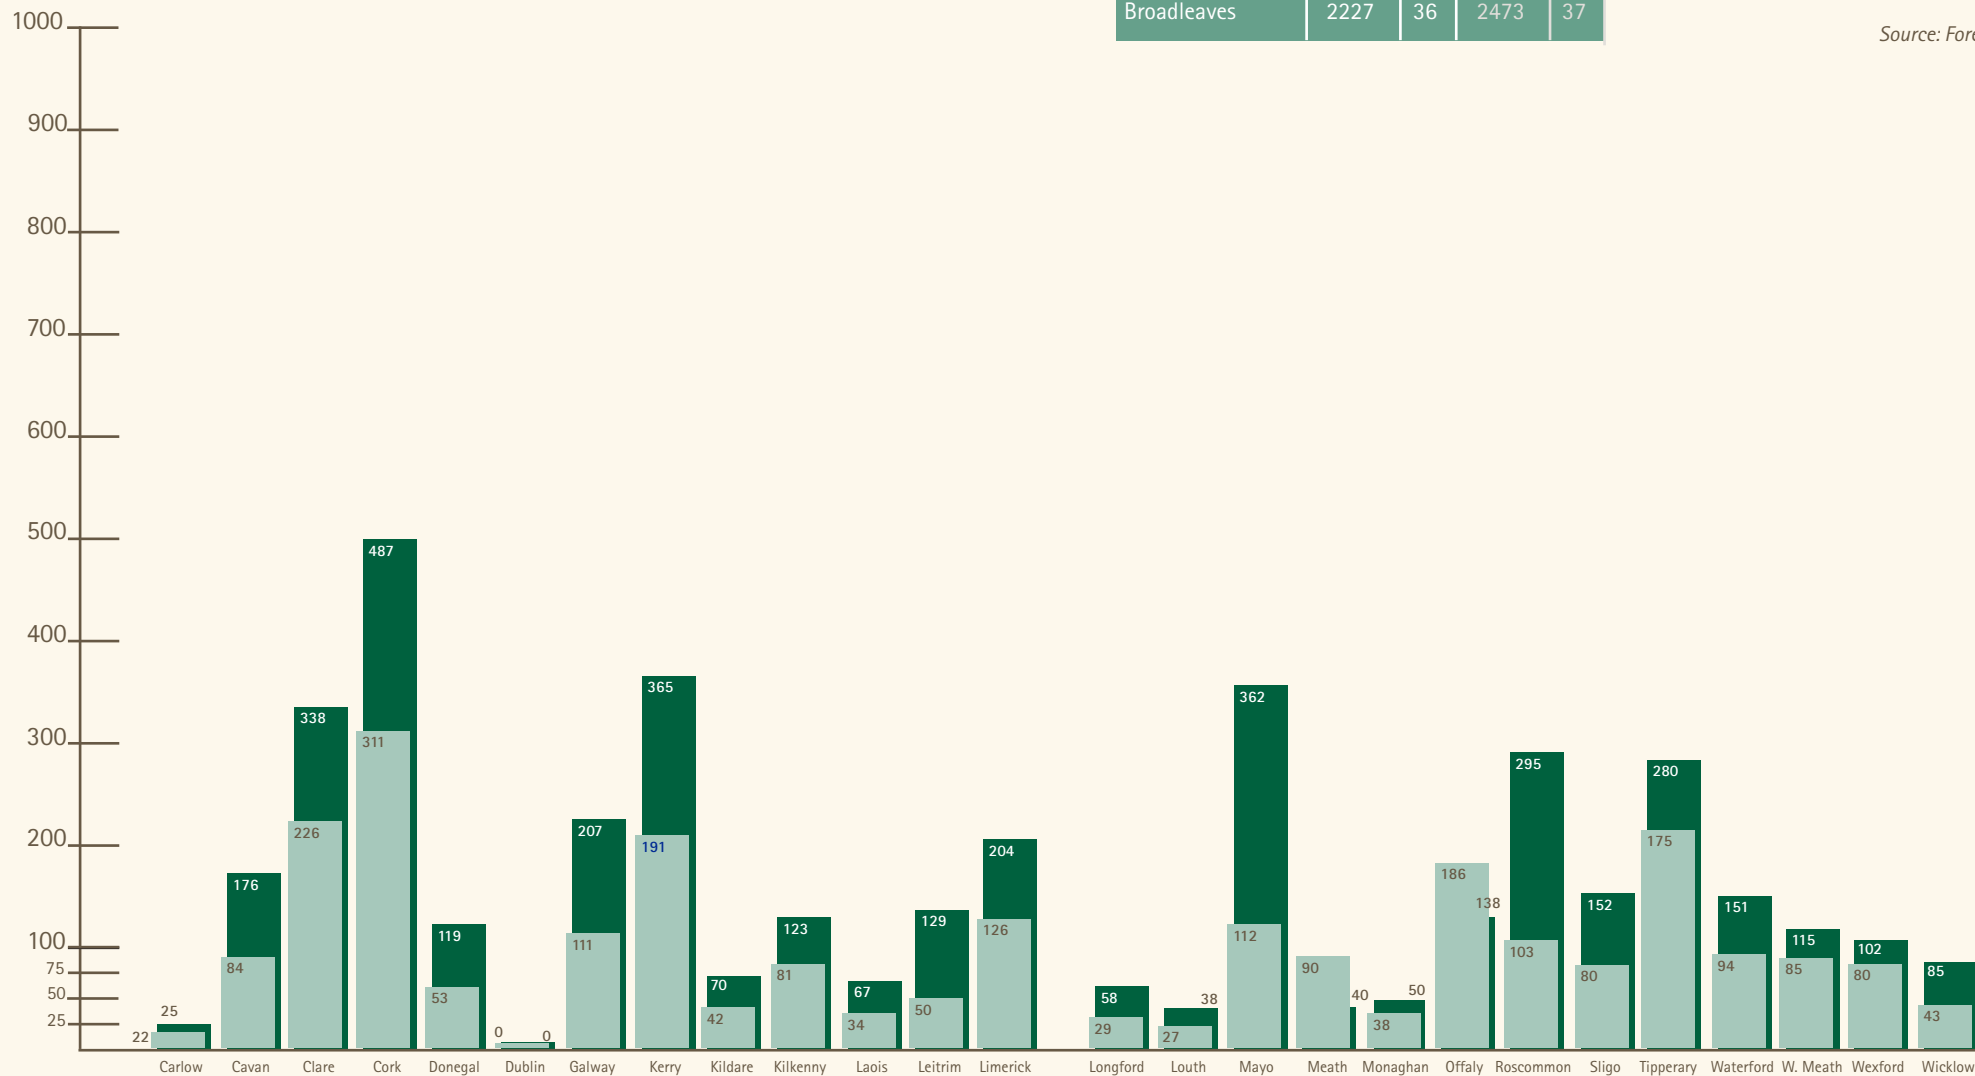

2009 ANNUAL PLANTING OF BROADLEAVES AND CONIFERS BY COUNTY (hectares)

Afforestation: Area planted (ha) and percent conifers and broadleaves 2003 - 2008										
	2003	%	2004	%	2005	%	2006	%	2007	%
Conifers	7022	77	6939	71	7094	70	5509	69	4765	69
Broadleaves	2075	23	2800	29	3002	30	2527	31	2182	31

	2008	%	2009*	%
Conifers	4022	64	4175	63
Broadleaves	2227	36	2473	37

*Private planting

Source: Forest Service (2010)